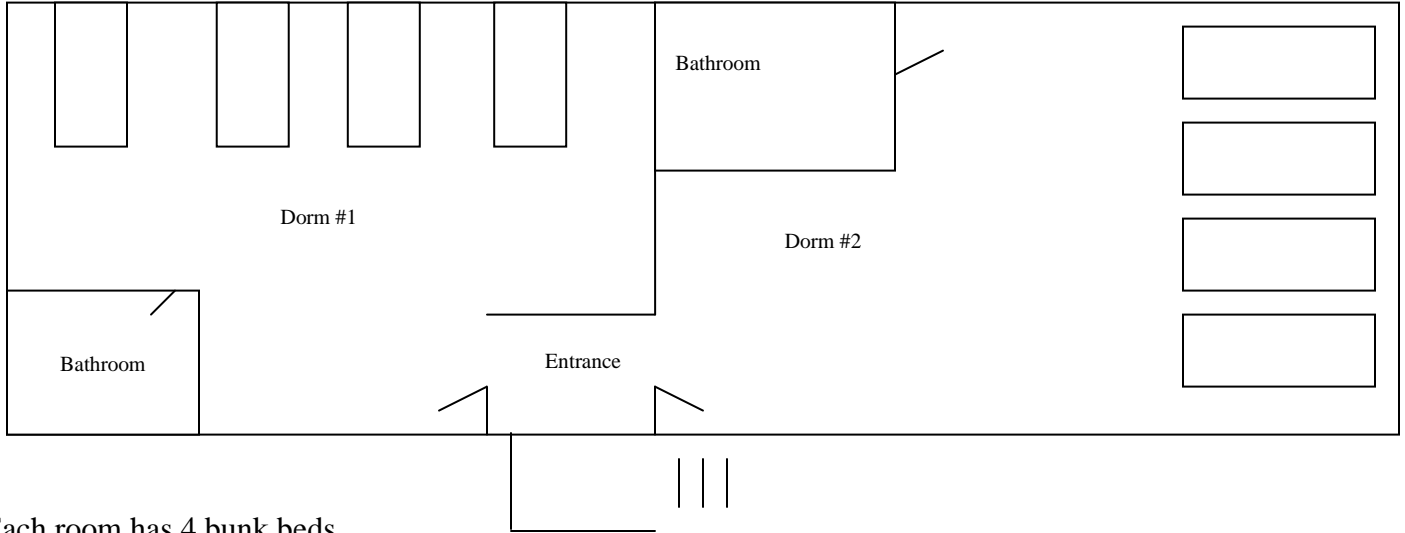

VICTORY BEACH HOUSE – UPPER ROOM

Each room has 4 bunk beds.

Total Capacity: 16