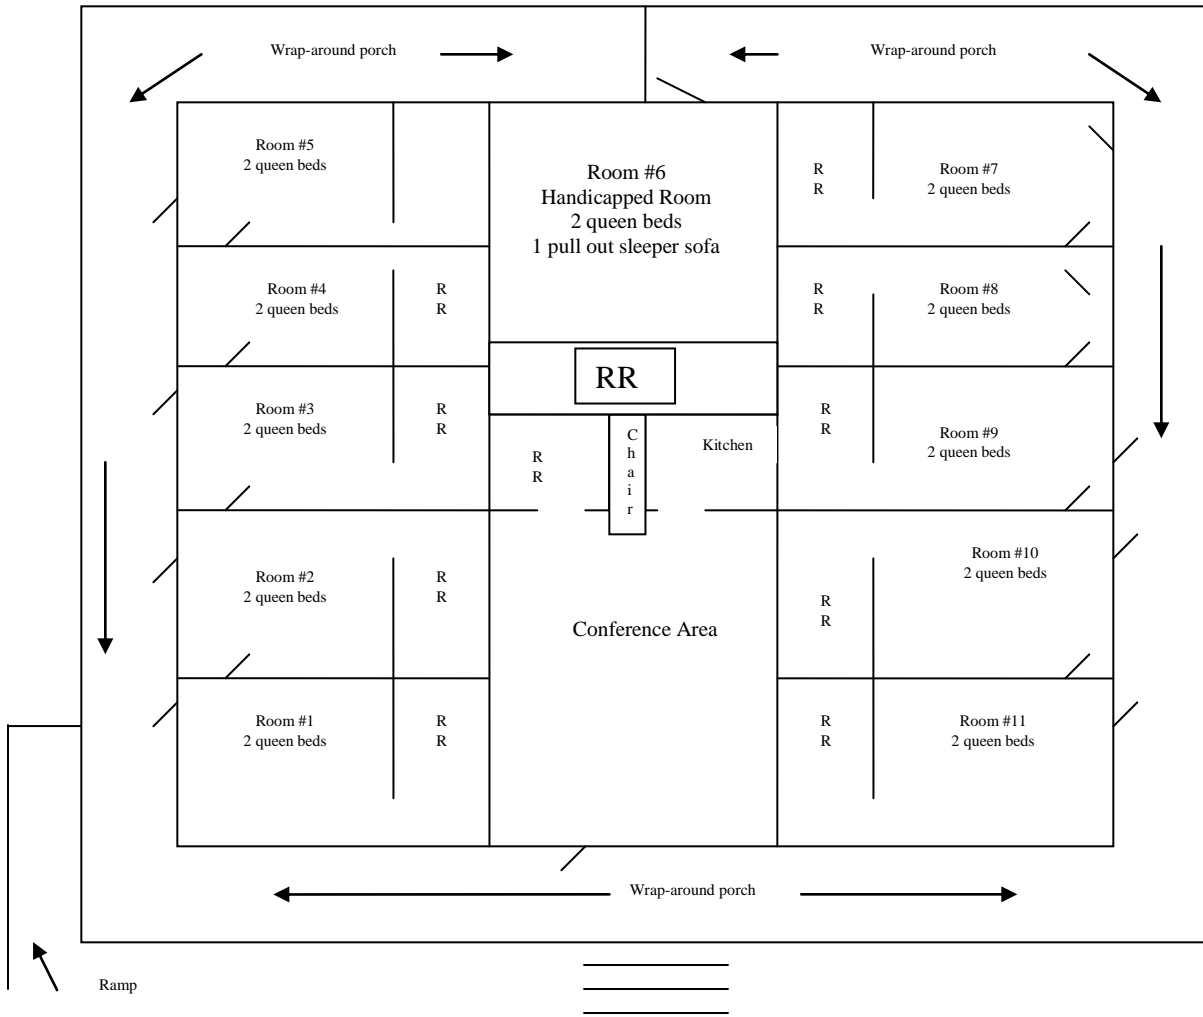

# LAKE CHILDS MOTEL

The conference area is approximately:  
28' long by 16' wide

11 rooms, 22 queen beds  
total capacity: 44