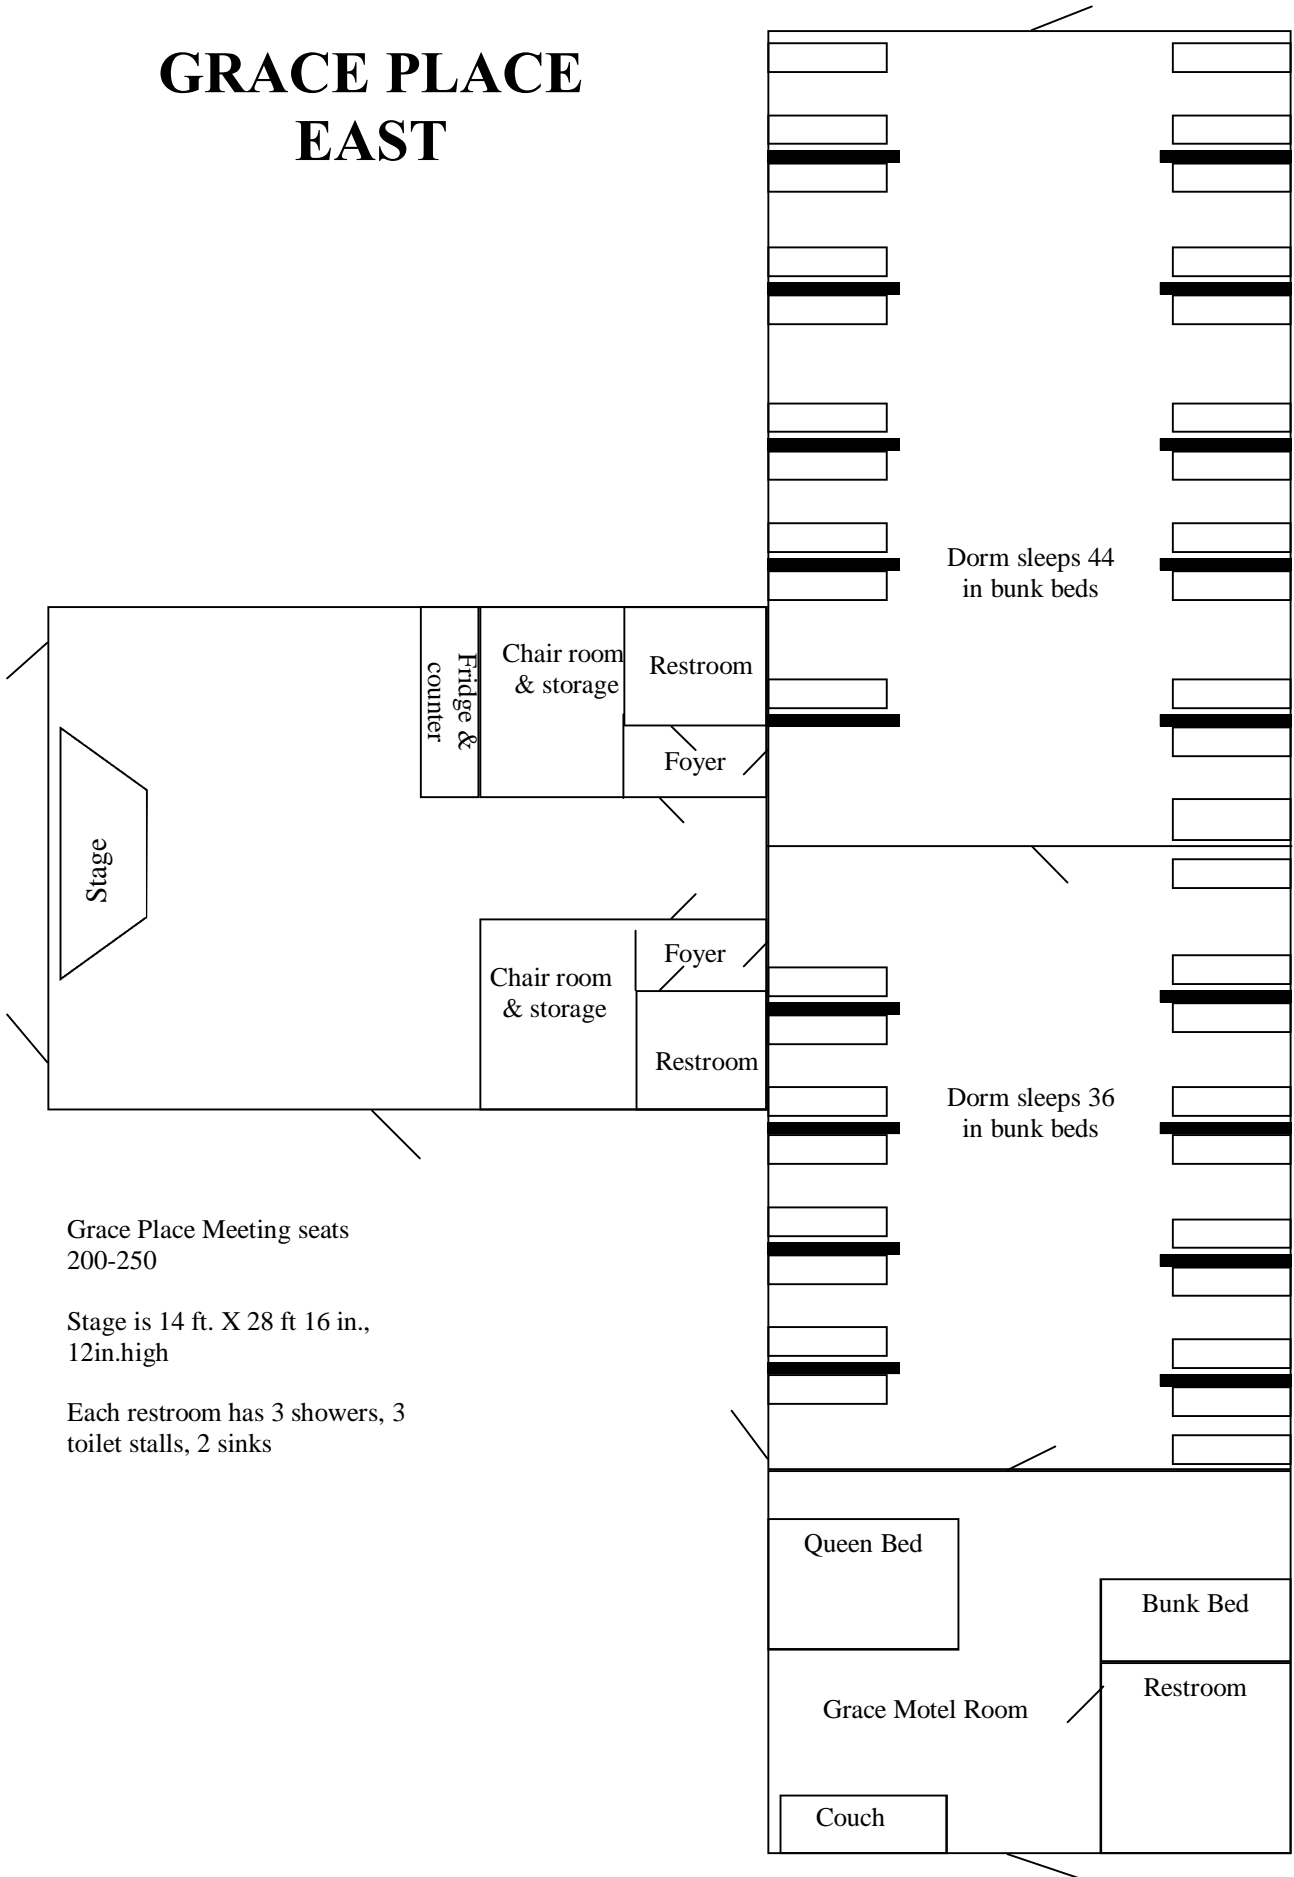

# GRACE PLACE EAST

Grace Place Meeting seats  
200-250

Stage is 14 ft. X 28 ft 16 in.,  
12in.high

Each restroom has 3 showers, 3  
toilet stalls, 2 sinks