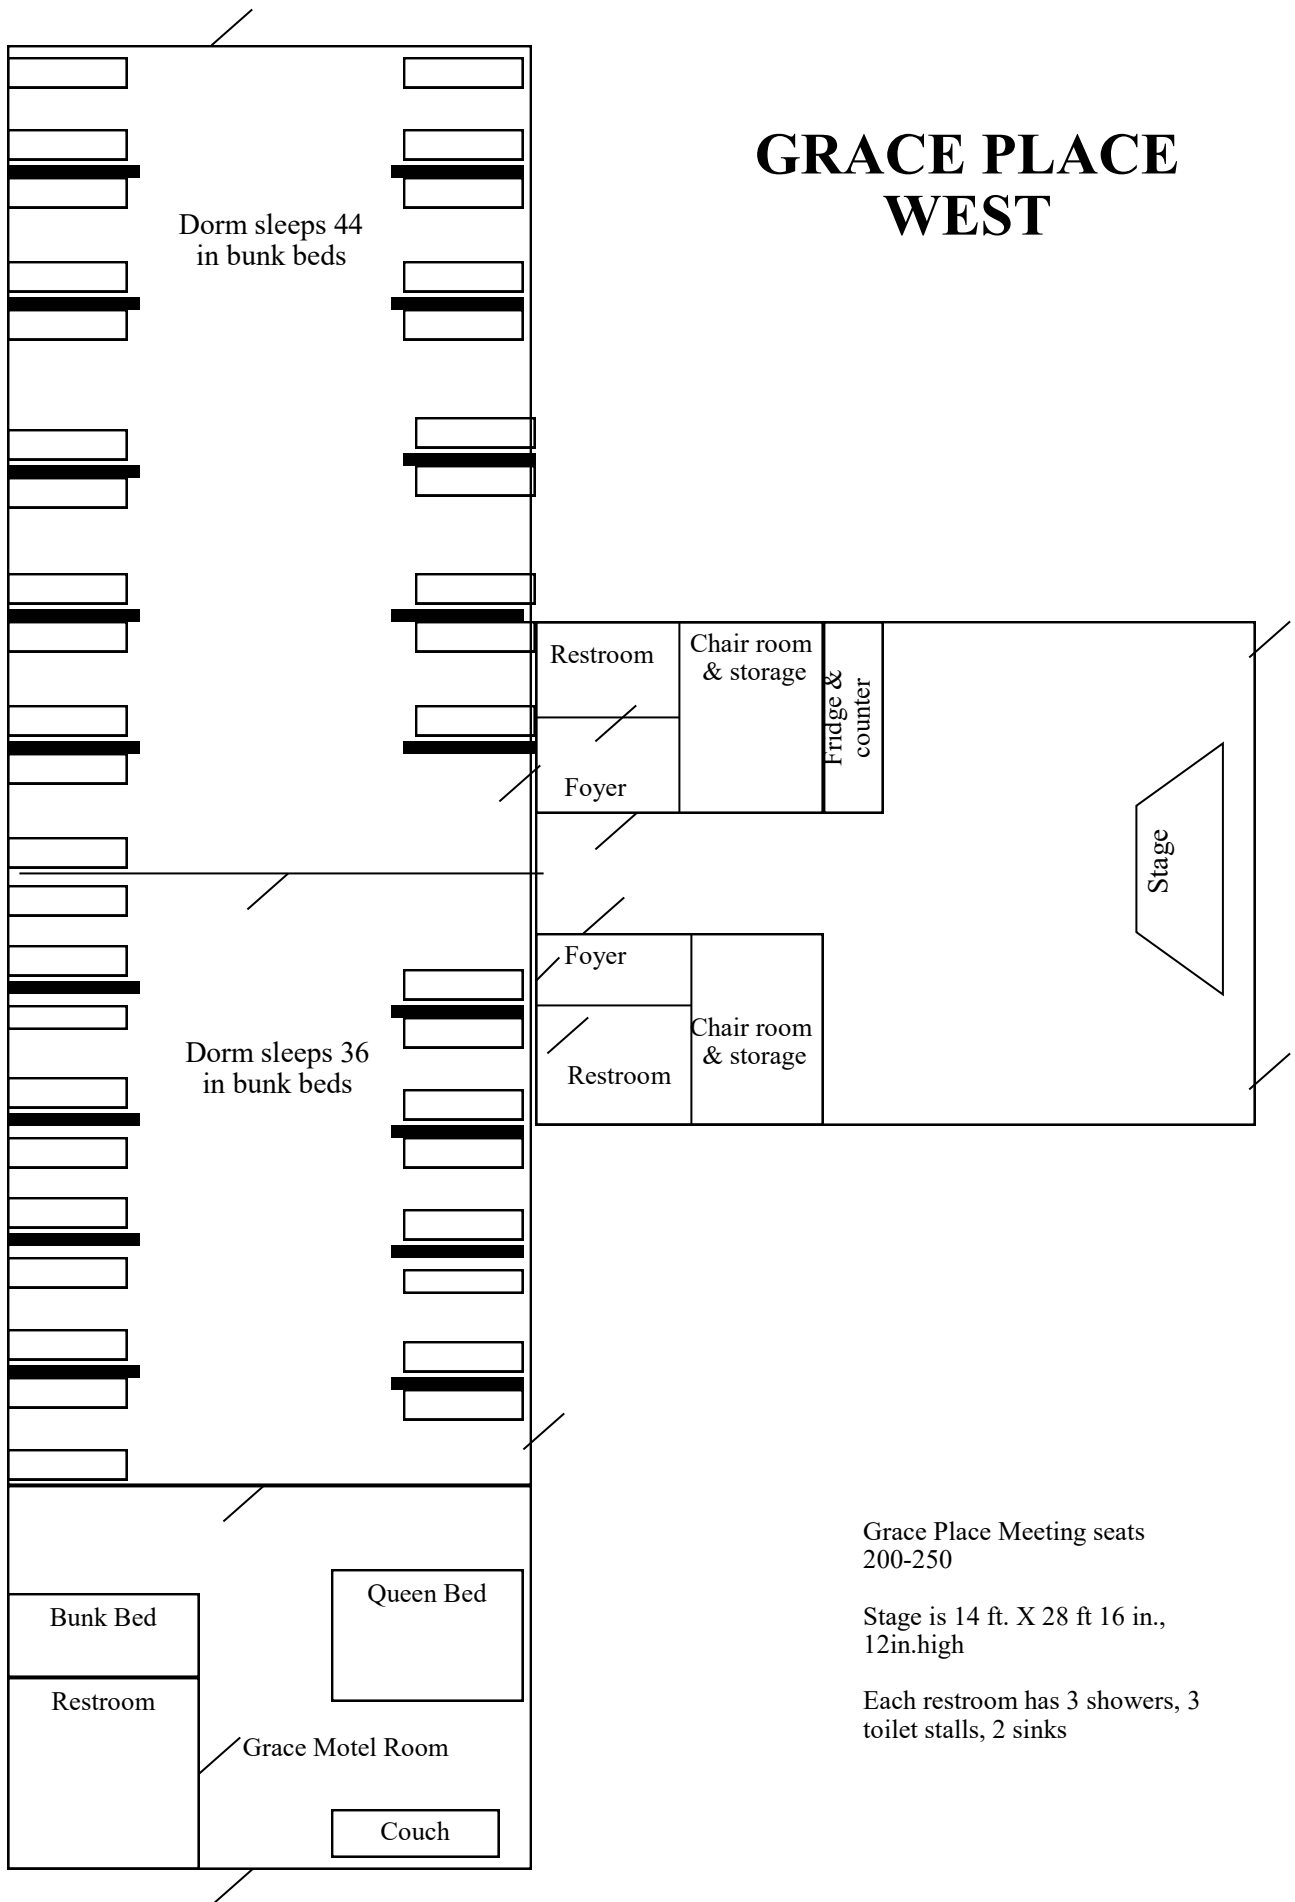

GRACE PLACE WEST

Grace Place Meeting seats
200-250

Stage is 14 ft. X 28 ft 16 in.,
12in.high

Each restroom has 3 showers, 3
toilet stalls, 2 sinks