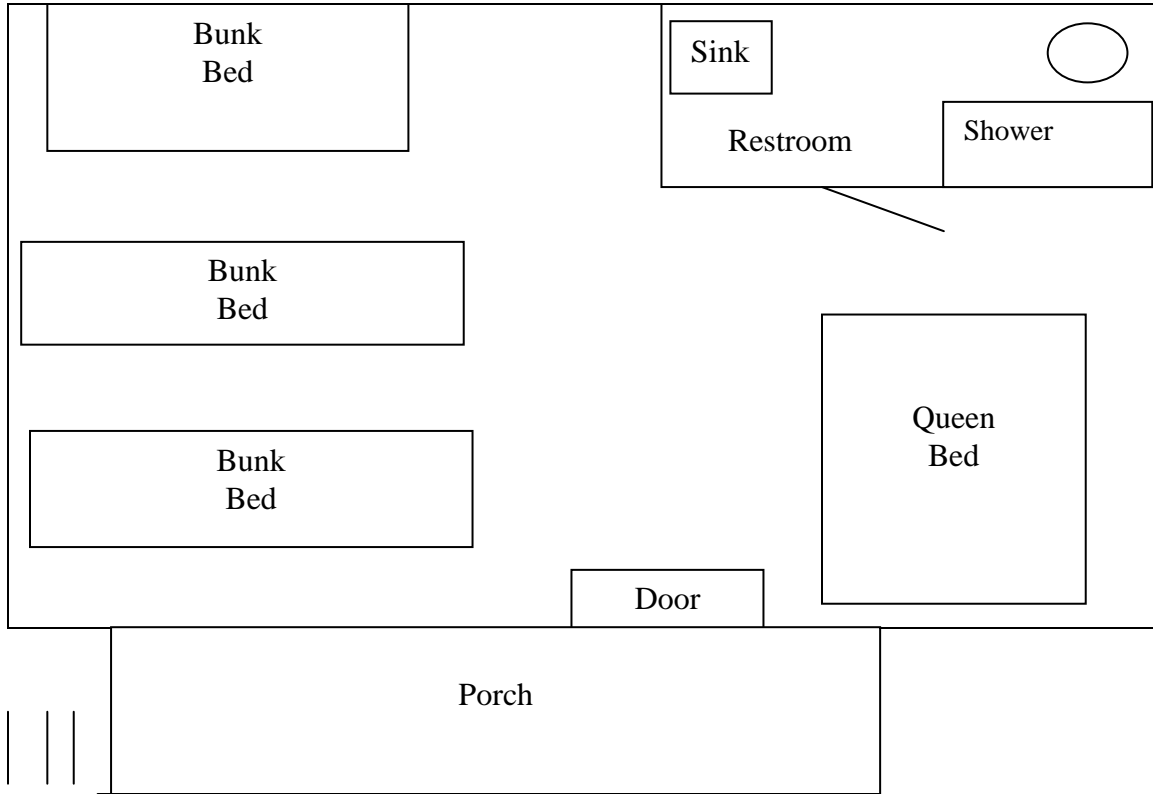

LAKESIDE VILLAGE CABIN

- Total of 6 cabins
- Each cabin has 3 bunk beds plus a Queen bed
- Each cabin can sleep up to 7 guests
- Each cabin has air conditioning, heat, and a restroom