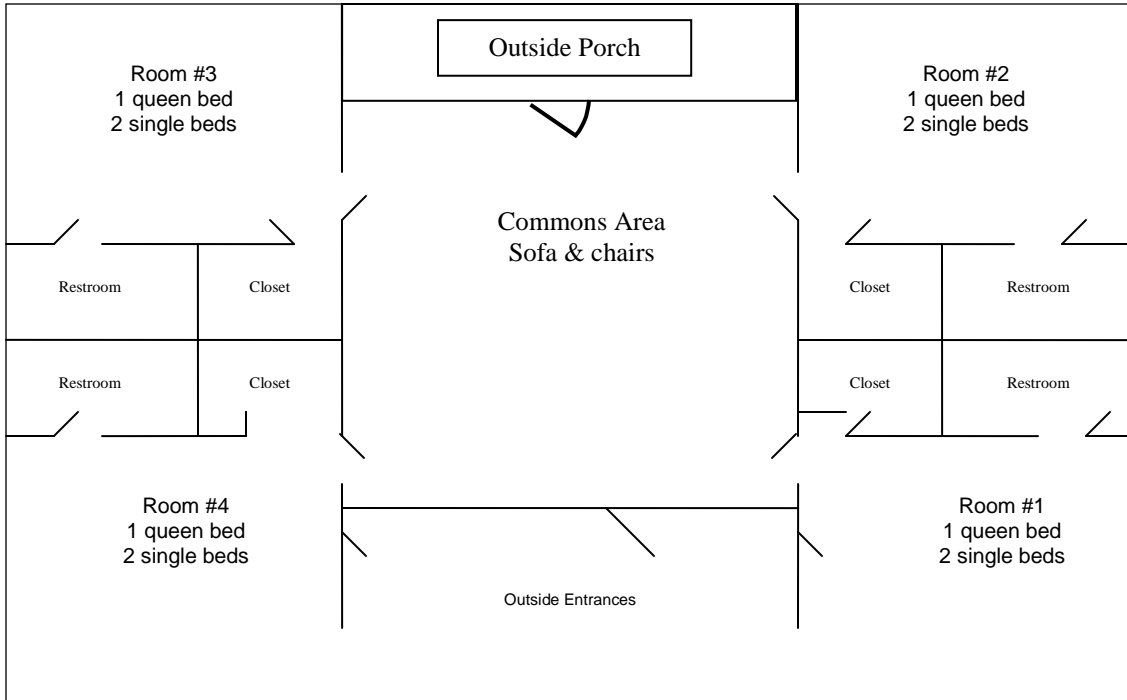

SOUTHWINDS VILLA

Each room can sleep 4 people.
Building capacity is 16.