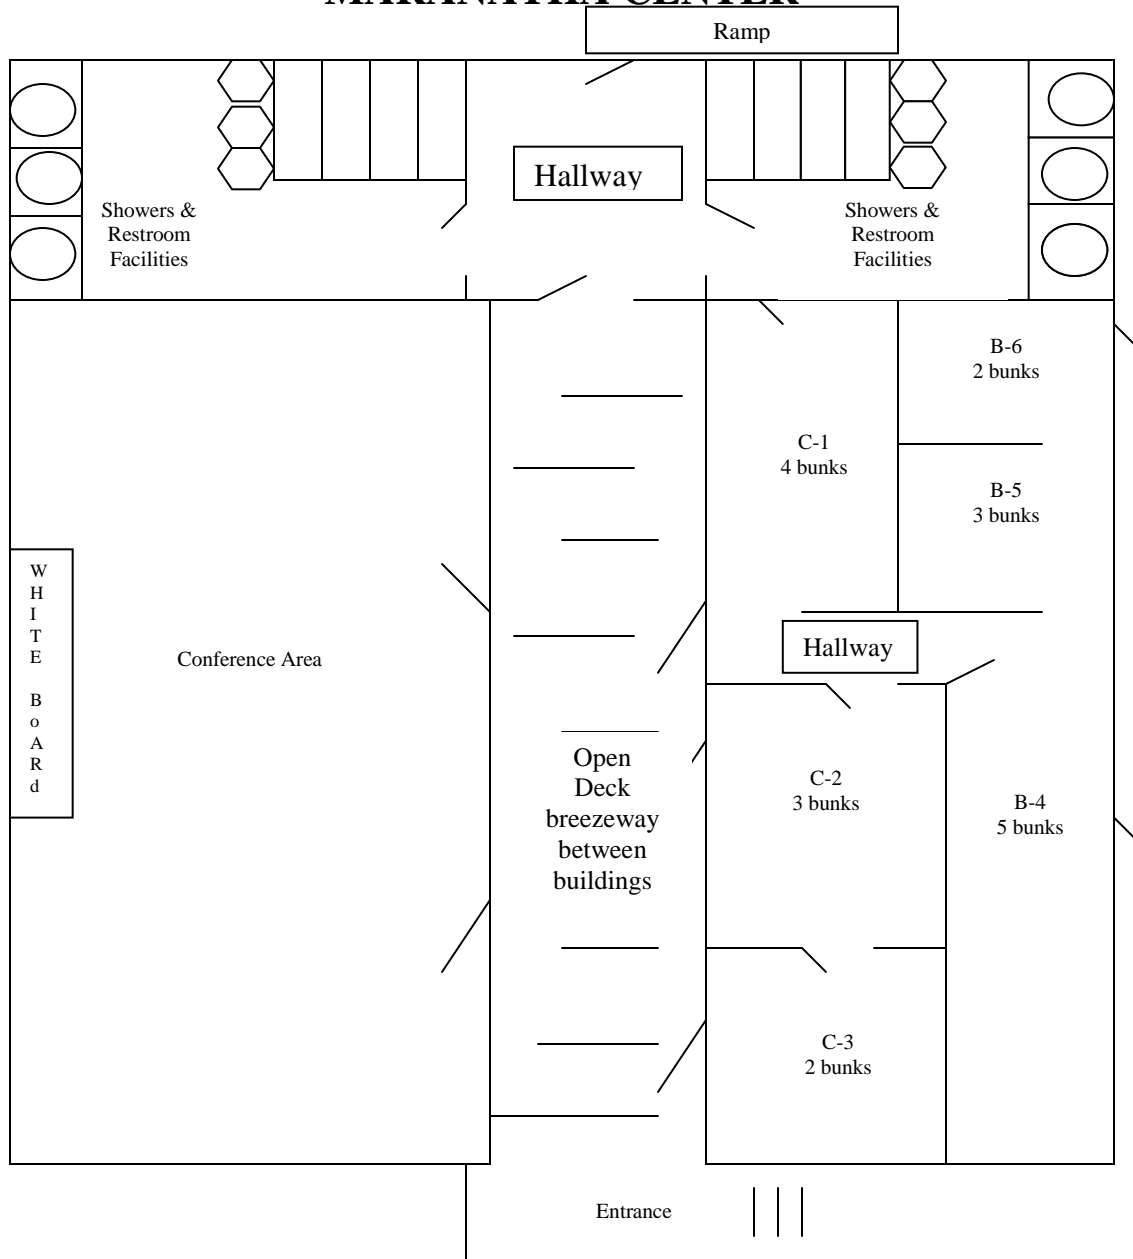

MARANATHA CENTER

All beds are bunks
 Total Capacity: 38

The conference area: 50.5' long by 23' wide
 White Board on wall

Ramp on back of Restrooms

Not drawn to scale! Building assignments are subject to change by management.