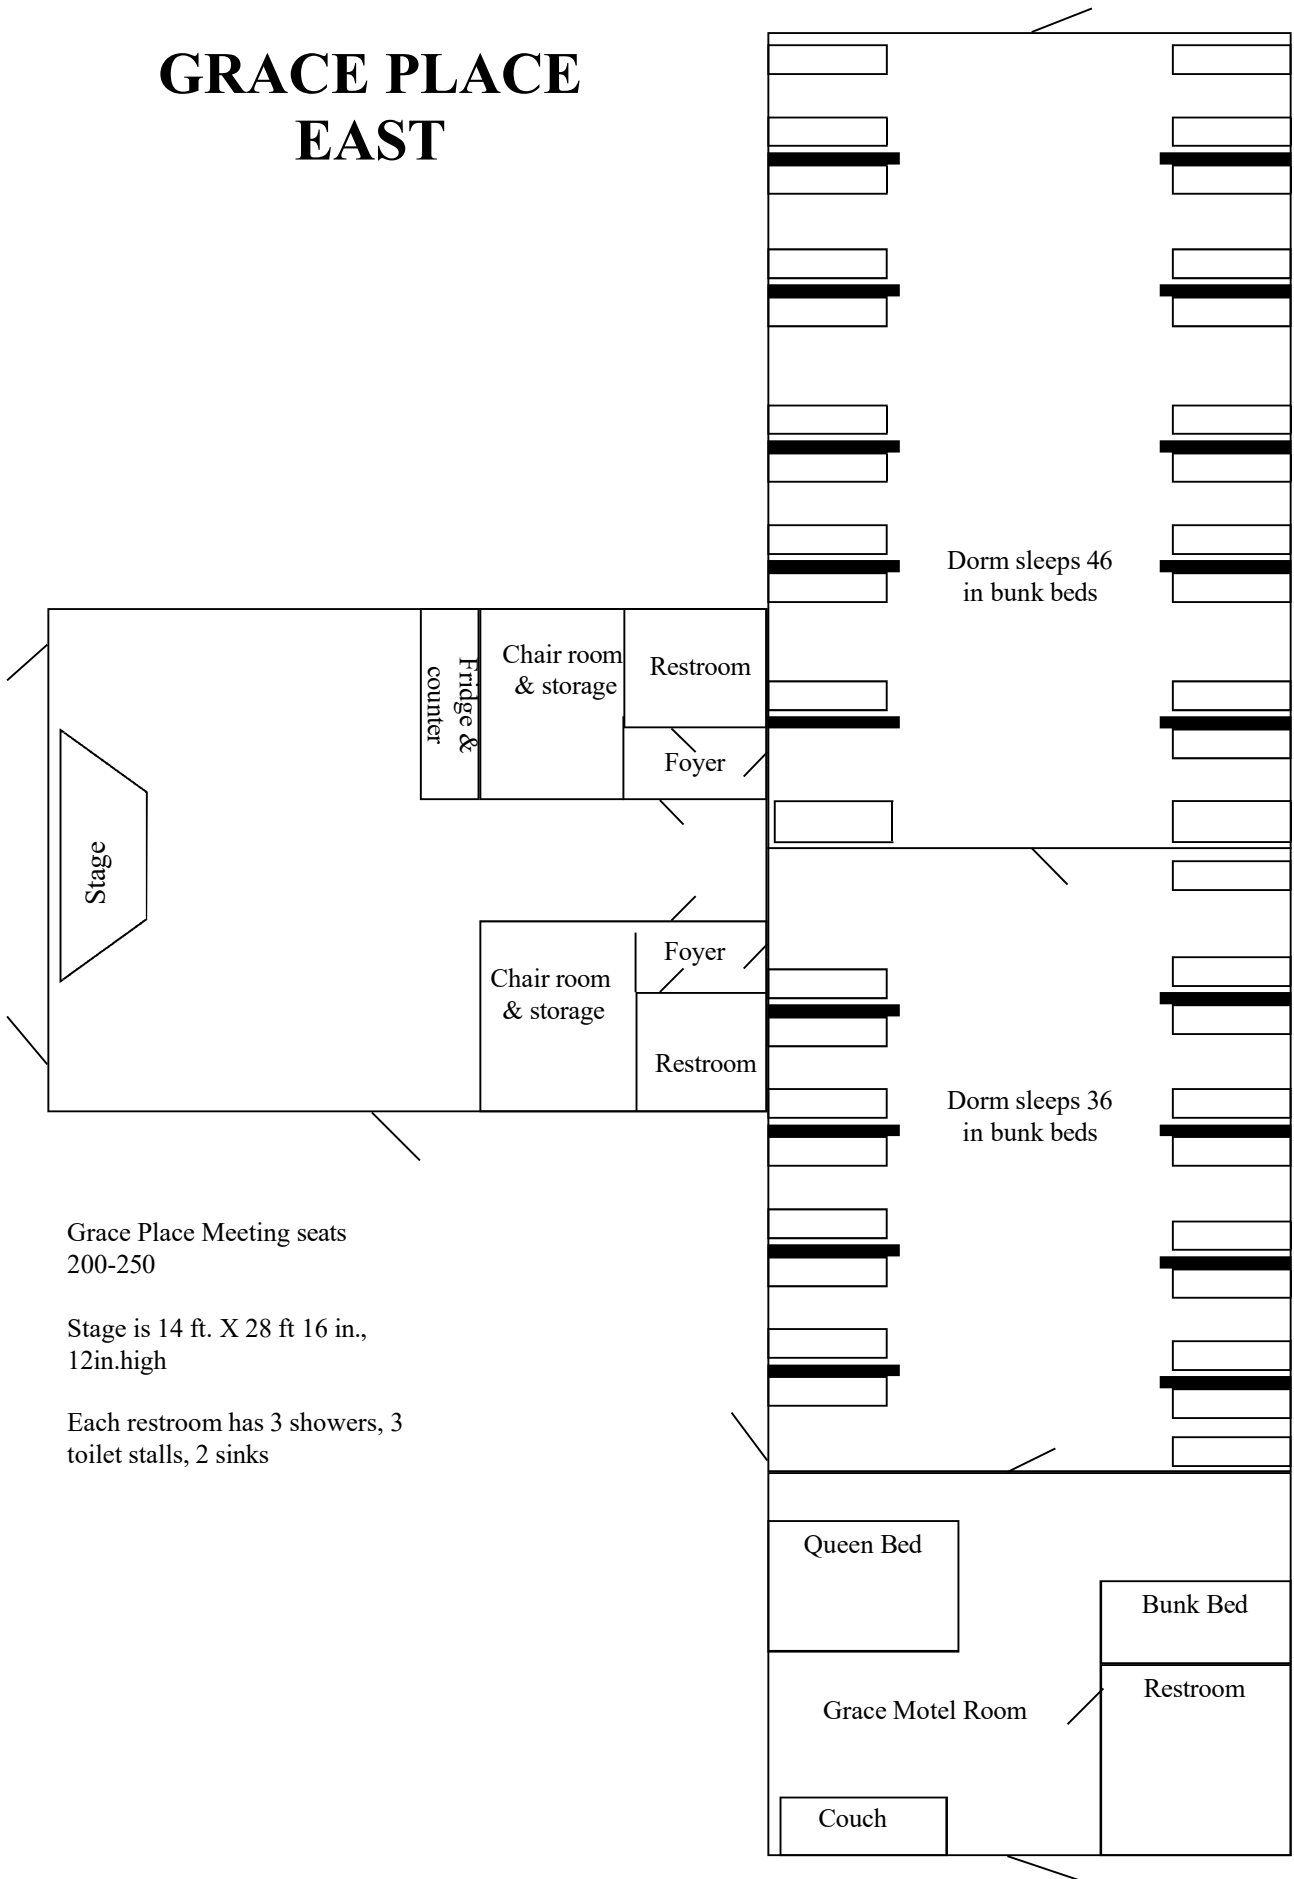

GRACE PLACE EAST

Grace Place Meeting seats
200-250

Stage is 14 ft. X 28 ft 16 in.,
12in.high

Each restroom has 3 showers, 3
toilet stalls, 2 sinks