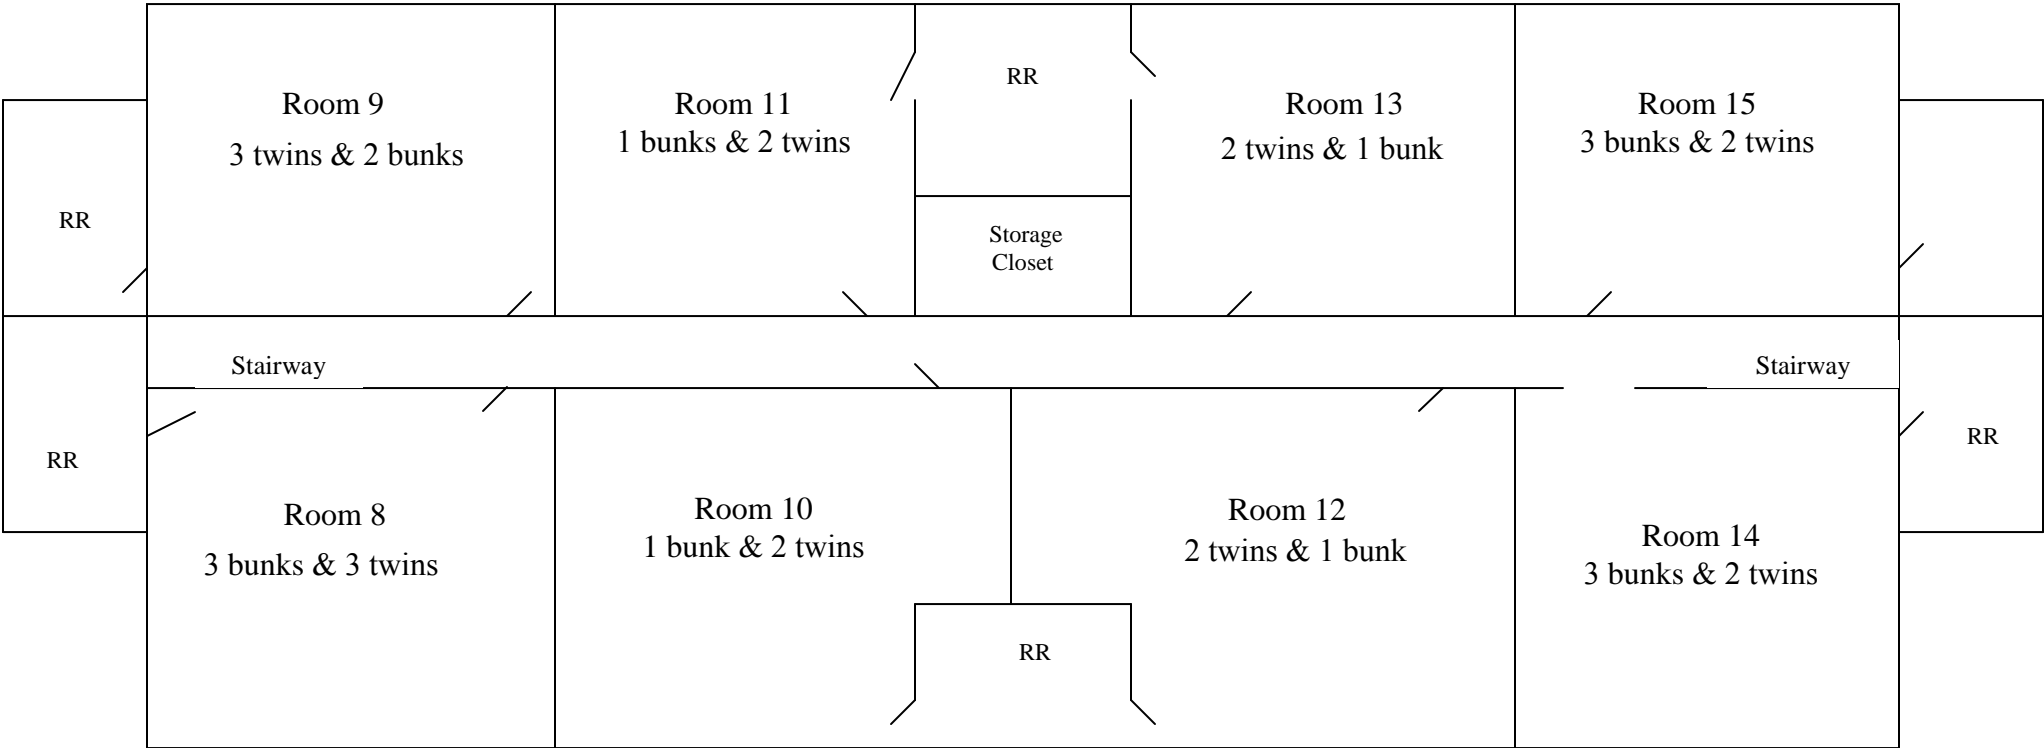

BIG OAK INN - DOWNSTAIRS

- Room # 1: 1 bunk & 2 twins
- Room # 2: 2 bunks & 3 twins
- Room # 3: 2 bunks & 2 twins
- Room # 4: 1 bunk & 2 twins
- Room # 5: 2 twins, share bath w/ #4
- Room # 6: 2 bunks & 4 twins
- Room # 7: 1 bunk & 4 twins

Total Capacity Downstairs: 37 guest maximum

Conference Area is approximately: 34' long by 19' wide.
Sun Room is approximately 34' long by 10' wide.

BIG OAK INN - UPSTAIRS

Rooms 11 and 13 share a bath.
Rooms 10 and 12 share a bath.

Total Capacity Upstairs: 48 guest maximum

Not drawn to scale! Building assignments are subject to change by management.