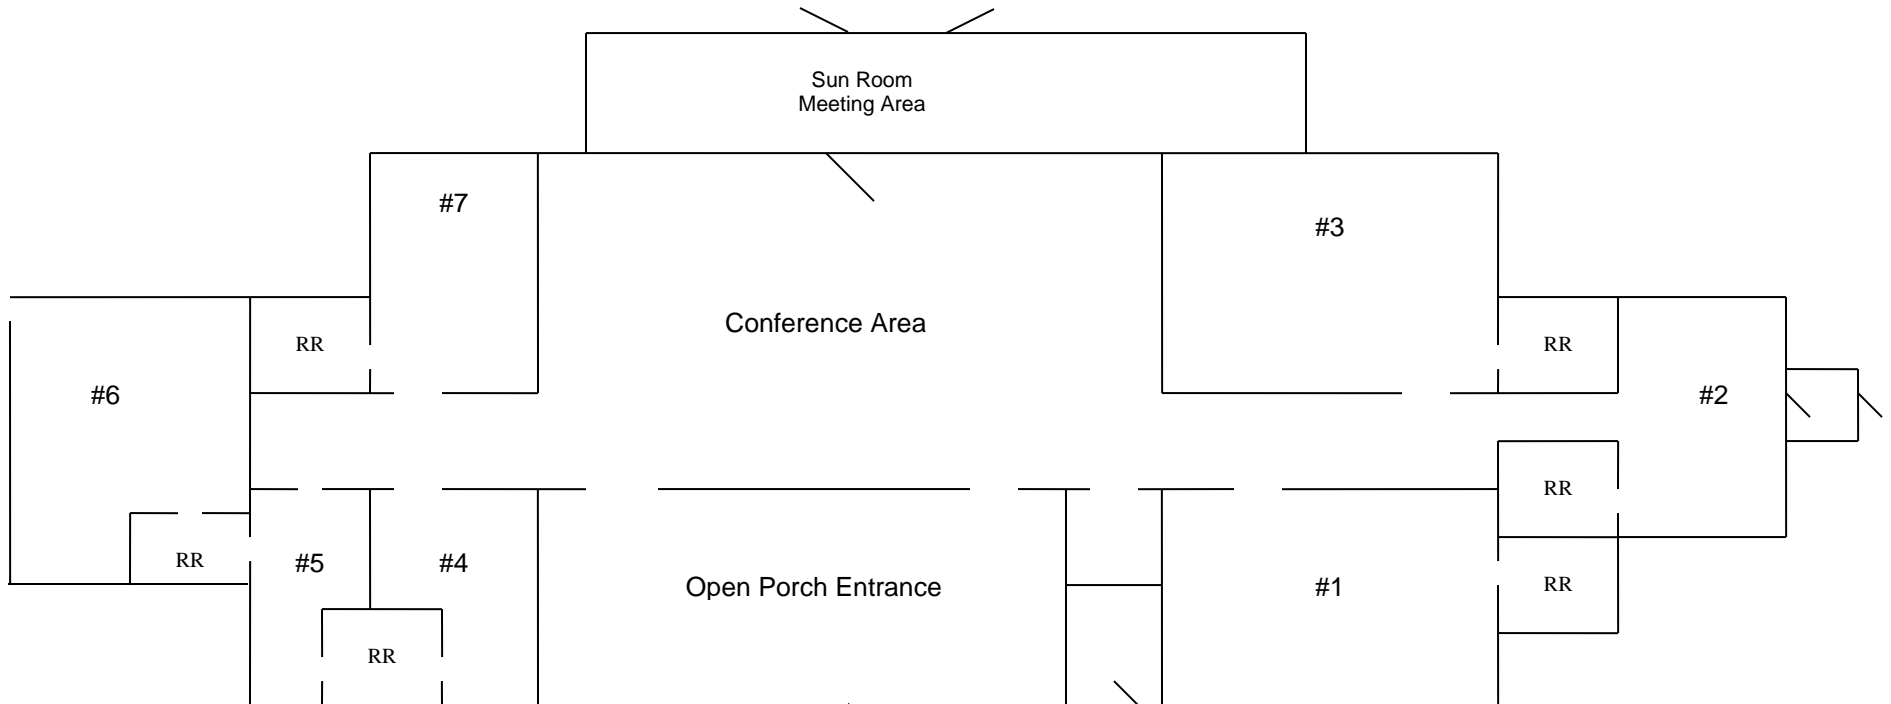

BIG OAK INN - DOWNSTAIRS

- Room # 1: 1 bunk & 2 twins
- Room # 2: 2 bunks & 3 twins
- Room # 3: 2 bunks & 2 twins
- Room # 4: 1 bunk & 2 twins
- Room # 5: 2 twins, share bath w/ #4
- Room # 6: 2 bunks & 4 twins
- Room # 7: 1 bunk & 4 twins

Total Capacity Downstairs: 37 guest maximum

Conference Area is approximately: 34' long by 19' wide.
Sun Room is approximately 34' long by 10' wide.

BIG OAK INN - UPSTAIRS

Rooms 11 and 13 share a bath.
Rooms 10 and 12 share a bath.

Total Capacity Upstairs: 48 guest maximum

Not drawn to scale! Building assignments are subject to change by management.